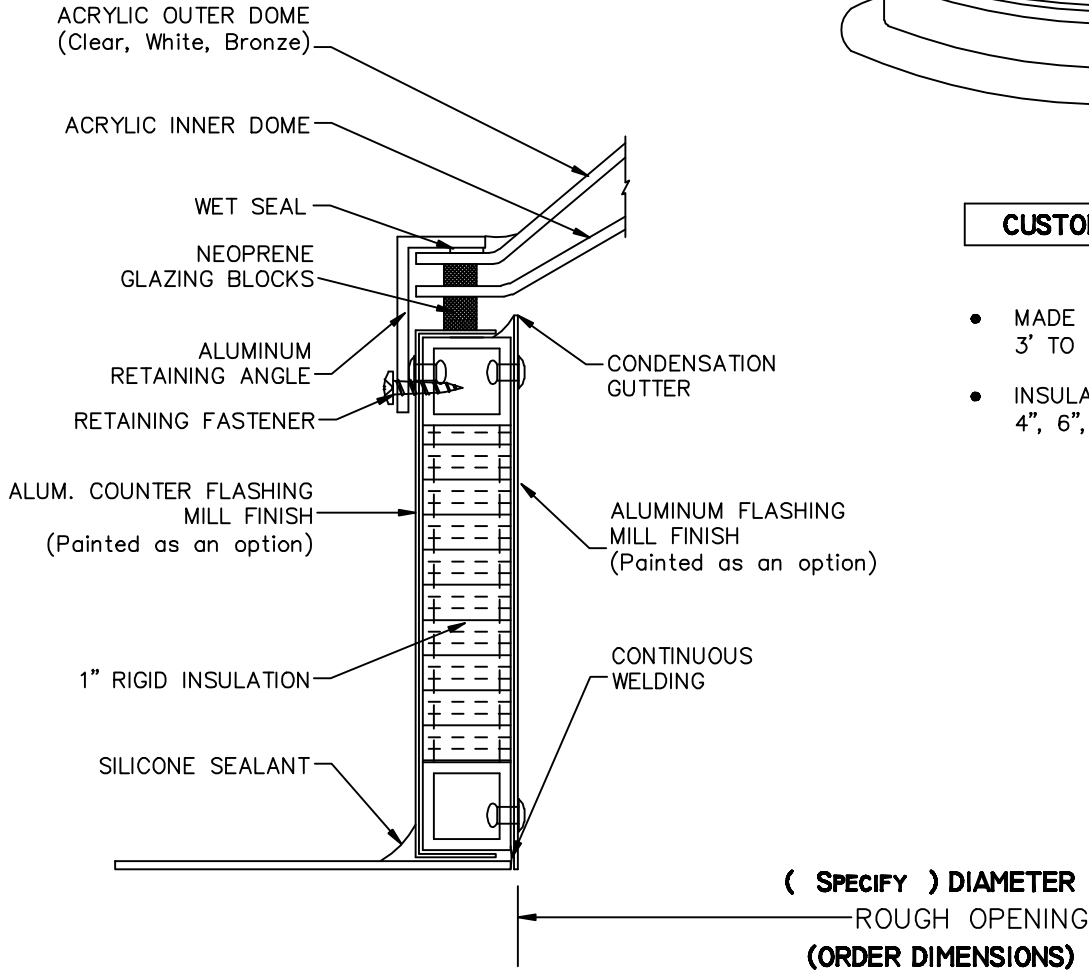

**CIRCULAR SKYLIGHT
DECK MOUNT**

CUSTOM SIZES AVAILABLE

- MADE TO YOUR SPECIFICATION
3' TO 8' DIAMETER
- INSULATED SELF CURB HIGH:
4", 6", 9", OR 12"

(SPECIFY) DIAMETER
— ROUGH OPENING
(ORDER DIMENSIONS)

SELF-FLASHING-ACRYLIC ROUND SKYLIGHT - SPECIFICATION:

Round Self Flashing-Acrylic, as manufactured by ORCA Manufacturing, Inc., Model R-SFA 9" ISC shall be of double wall construction of corrosion resistant aluminum welded at top and bottom, with sealed insulated double acrylic domes (Clear over Clear standard, White or Bronze tints available as an option). Units shall have a 3" mounting flange for installation to roof deck