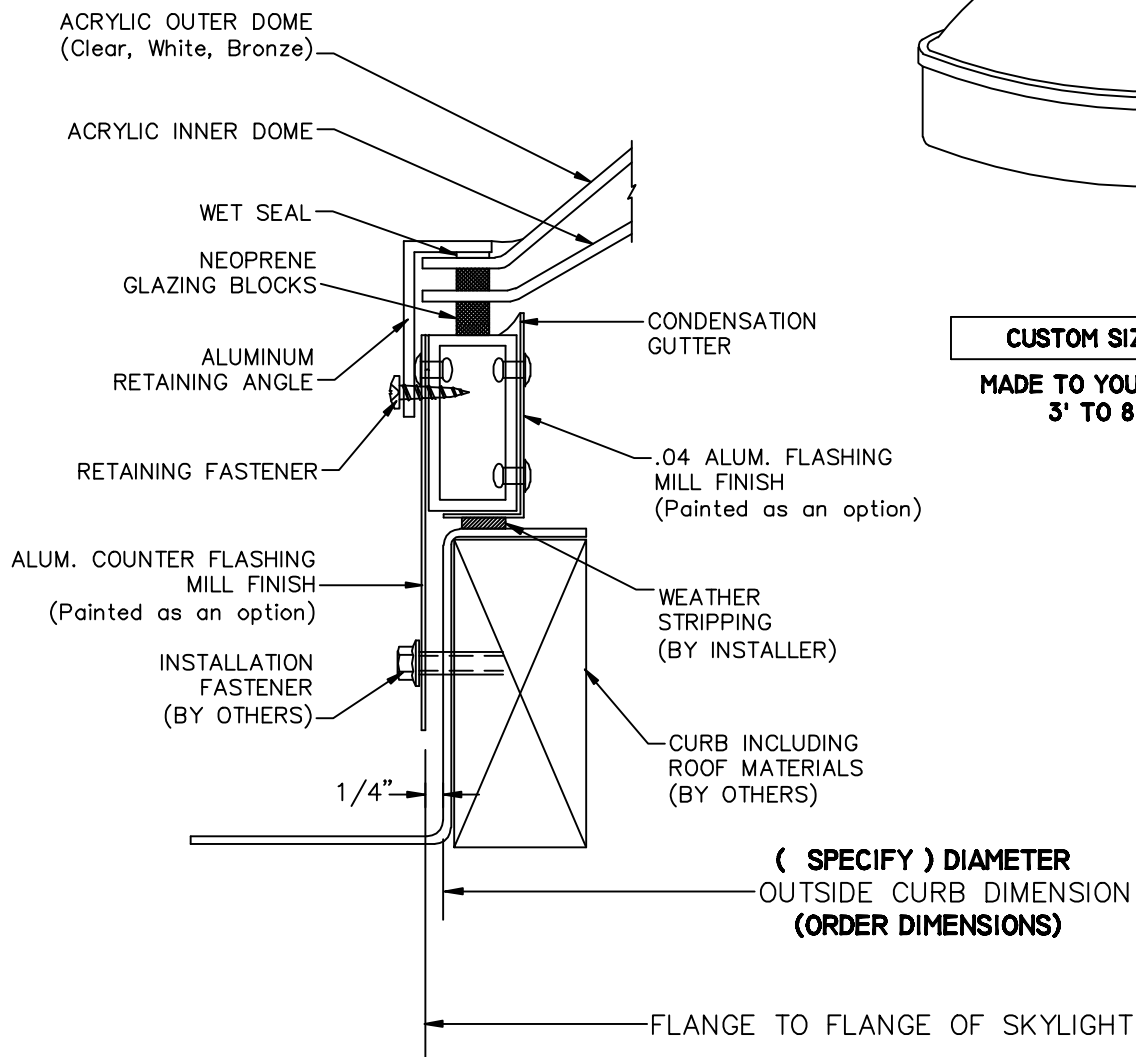

## CIRCULAR SKYLIGHT CURB MOUNT

**CUSTOM SIZES AVAILABLE**  
**MADE TO YOUR SPECIFICATION**  
**3' TO 8' DIAMETER**

**( SPECIFY ) DIAMETER**  
**OUTSIDE CURB DIMENSION**  
**(ORDER DIMENSIONS)**

FLANGE TO FLANGE OF SKYLIGHT

**CURB MOUNT-ACRYLIC, ROUND SKYLIGHT - SPECIFICATION:**

Curb Mount Acrylic, Round Skylight, as manufactured by ORCA Manufacturing, Inc., Model R-CMA shall be of double wall construction of corrosion resistant aluminum welded at top and bottom, with sealed insulated double acrylic domes (Clear over Clear standard, White or Bronze tints available as an option).

<b>R-CMA</b>					
Model	Diameter (O.D.)	Glazing	Finish	Quantity	Project

**TITLE: ROUND - CURB MOUNT ACRYLIC**

Rev. Date	April 13, 2012	
Drawn By	AP	Sheet: 1 OF 1
Rev. By	CRH	Dwg No.
Engineer:	AP	R-CMA 041312