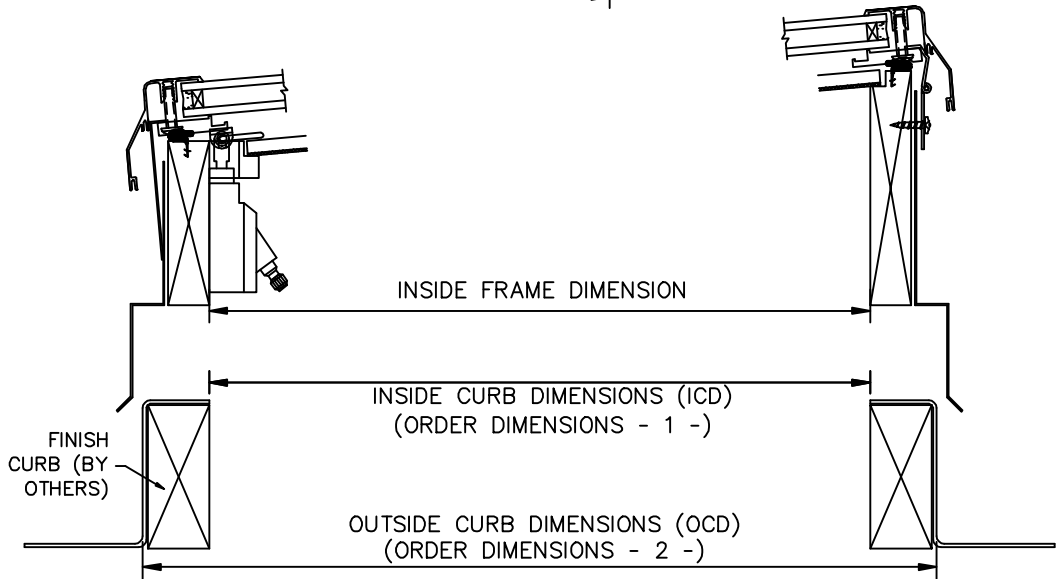

SS-CM-F-FR

SS-CM-V-FR

1 **FRAME PLAN VIEW**
Scale: NTS

Up to 48" in length

Over 48" in length

SS-CM-FR					
Model	Dimensions (ID/OD)	Glazing	Finish	Quantity	Project

TITLE: STARLIGHT SKYLIGHTS - CURB MOUNT FIX OR VENTED - FLAT ROOF (INSTALLATION DETAILS)