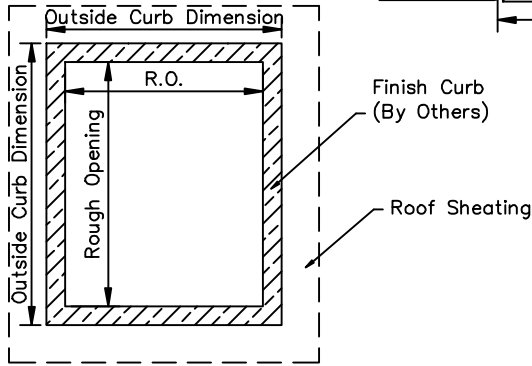

SS-CM-F-FR

SS-CM-V-FR

1 **FRAME PLAN VIEW**
Scale: NTS

Up to 48" in length

Over 48" in length

SS-CM-FR					
Model	Dimensions (ID/OD)	Glazing	Finish	Quantity	Project

TITLE: STARLIGHT SKYLIGHTS - CURB MOUNT FIX OR VENTED - FLAT ROOF (INSTALLATION DETAILS)