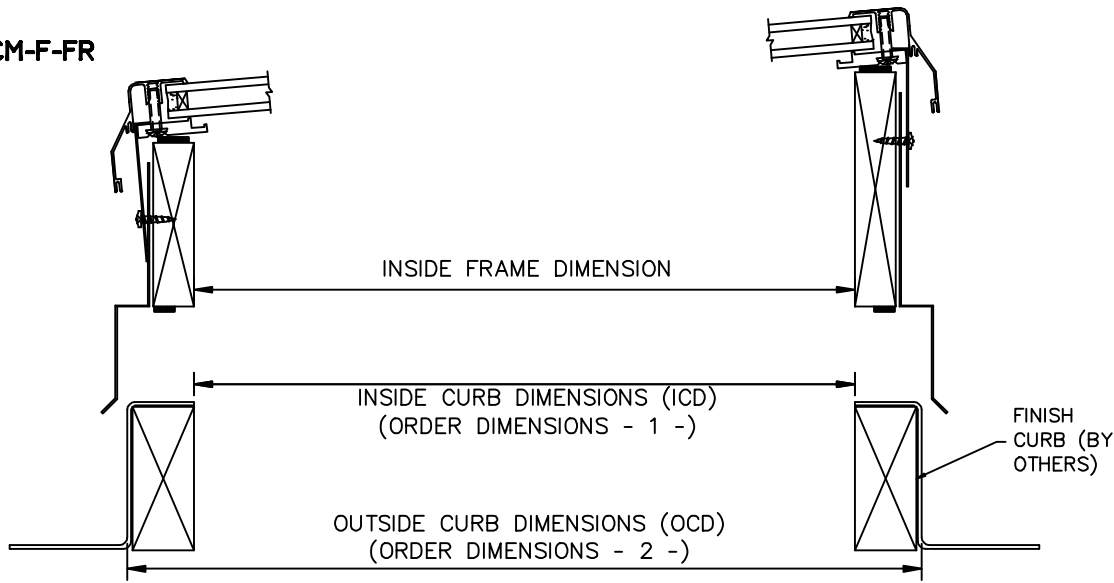

SS-CM-F-FR

SS-CM-V-FR

1 **FRAME PLAN VIEW**
Scale: NTS

Up to 48" in length

Over 48" in length

SS-CM-FR					
Model	Dimensions (ID/OD)	Glazing	Finish	Quantity	Project

TITLE: STARLIGHT SKYLIGHTS - CURB MOUNT FIX OR VENTED - FLAT ROOF (INSTALLATION DETAILS)