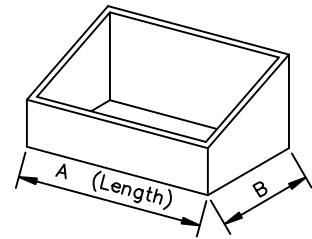

SS-CM-F-FR

SS-CM-V-FR

1 **FRAME PLAN VIEW**
Scale: NTS

Up to 48" in length

Over 48" in length

SS-CM-FR					
Model	Dimensions (ID/OD)	Glazing	Finish	Quantity	Project

TITLE: STARLIGHT SKYLIGHTS - CURB MOUNT FIX OR VENTED - FLAT ROOF (INSTALLATION DETAILS)