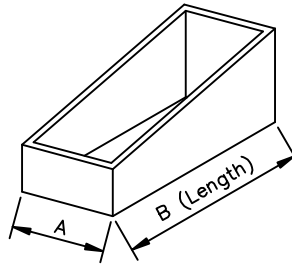

SS-CM-F-FR

SS-CM-V-FR

1 **FRAME PLAN VIEW**
Scale: NTS

Up to 48" in length

Over 48" in length

SS-CM-FR					
Model	Dimensions (ID/OD)	Glazing	Finish	Quantity	Project

TITLE: STARLIGHT SKYLIGHTS - CURB MOUNT FIX OR VENTED - FLAT ROOF (INSTALLATION DETAILS)